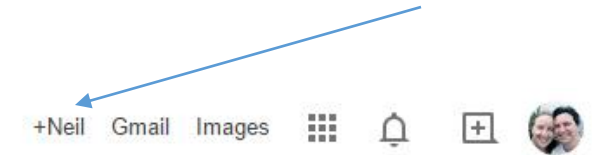

[Live events on a computer](#)

For you to view our live events there are a few setups that needs to happen before you can access these events easily.

Prerequisites:

- Open a Gmail address so that you can log into your Google Account.
- Add HRC Milnerton to your Friends Circles in Google+
- Subscribe to the HRC Milnerton YouTube channel

Different ways to view the live event:

- Google+
- YouTube

PREREQUISITE SETUPS

Live events are streamed to our YouTube account and can be viewed there. YouTube is owned by Google and the easiest way to view a YouTube event is on Google+ (pronounced as Google Plus) .You can get to Google+ by signing into Google with your Gmail address and then clicking on Google+.