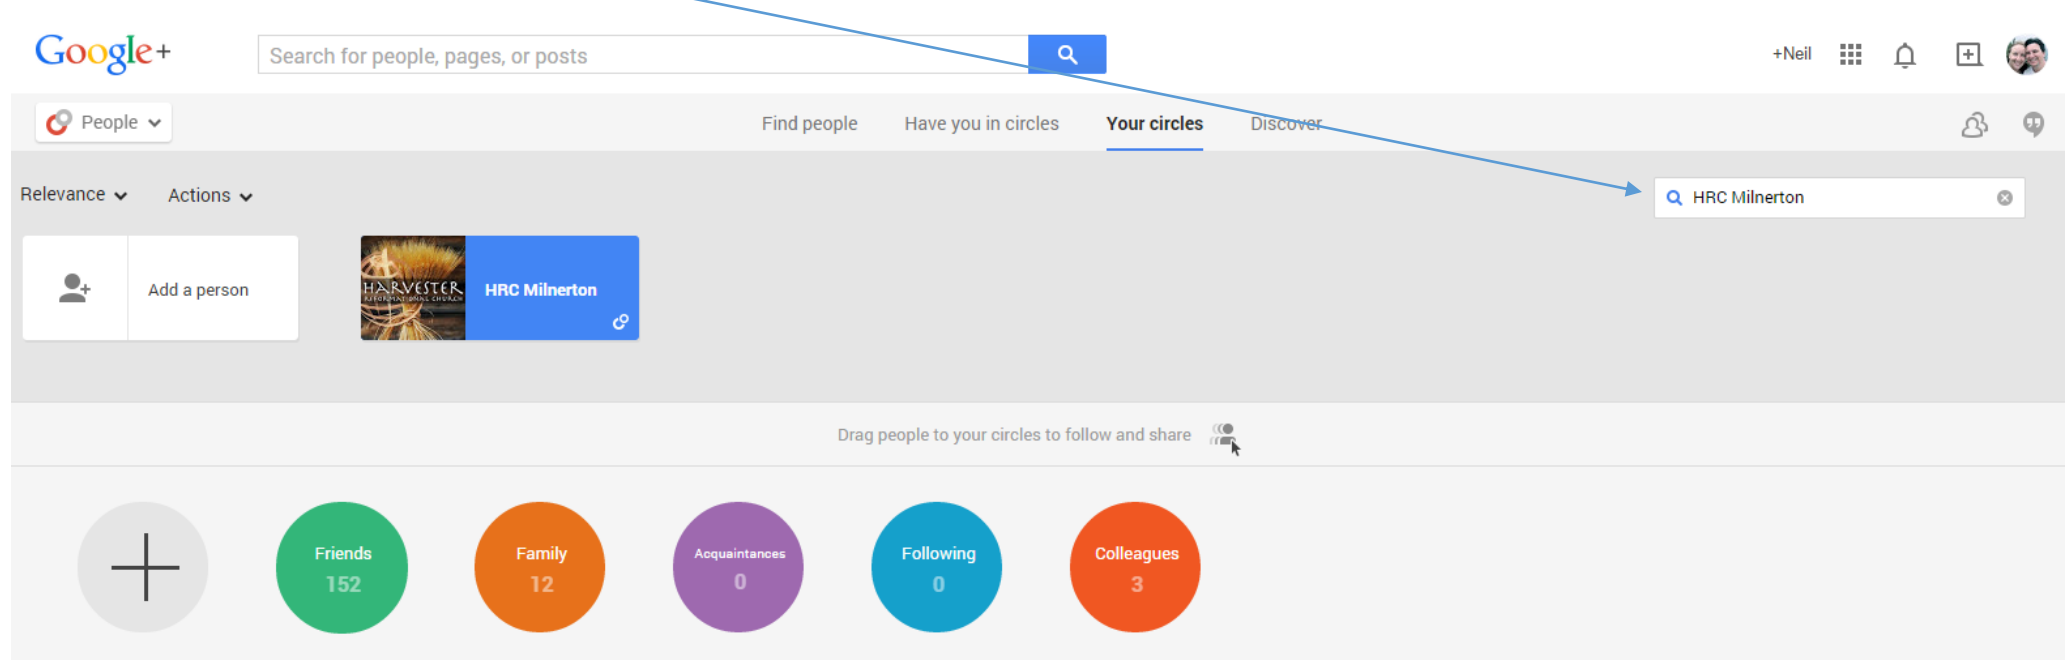

The + sign in front of your Google Account is the link to Google+ Once you have navigated to Google+ then you will see our live event if you have added HRC Milnerton to your Friends Circle.

PREREQUISITE SETUPS

Google+

PREREQUISITE SETUPS

Google+

Click on Your Circles.

PREREQUISITE SETUPS

Google+

Type HRC Milnerton into the Search box

PREREQUISITE SETUPS

Google+

Click on the selection and drag it into the **Friends Circle**

You are now set up to see new live events in Google Plus as they happen.

PREREQUISITE SETUPS

Google+

When you click on the **Home** button in Google+ the new live events will appear here.

PREREQUISITE SETUPS

YouTube

Type HRC Milnerton into the Search box and click on the **blue text** to go to the channel.

The screenshot shows the YouTube search interface. The search bar at the top contains the text 'HRC Milnerton'. Below the search bar, a message states: 'Some results have been removed because Safety Mode is enabled.' The search results are displayed in a list. The first result is a channel named 'HRC Milnerton', which is highlighted in blue. The channel name is followed by the text 'by HRC Milnerton · Active 8 hours ago · 52 videos'. Below the channel name, there are two buttons: 'CHANNEL' and 'Subscribed'. The second result is a video titled '10am Service 21 September 2014', which is also highlighted in blue. The video title is followed by the text 'by HRC Milnerton · 1 month ago · 48 views' and '10am Service 21 September 2014.'. The video thumbnail shows a close-up of a sheaf of wheat with the text 'HARVESTER REFORMATIONAL CHURCH' overlaid. The video duration is '2:05:42'. A blue arrow points from the text 'blue text' in the instruction above to the blue channel name 'HRC Milnerton' in the search results.