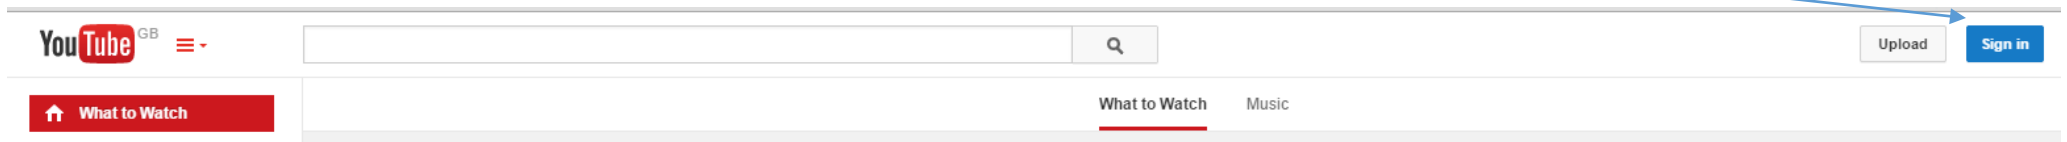

PREREQUISITE SETUPS

Subscribe to YouTube

To find our live event on YouTube go to <https://www.youtube.com/> and **sign in** with your Gmail address (this is called a google account).

You can browse for HRC Milnerton and then Subscribe to our channel. Click on the blue text of HRC Milnerton to take you to our channel. You can also use this link to go there <https://www.youtube.com/user/HarvesterCapeTown> . Click on the button to Subscribe. Once you have subscribed to our channel then our channel will be added to your subscriptions which makes it easy to get to our channel the next time you want to view a live event.

PREREQUISITE SETUPS