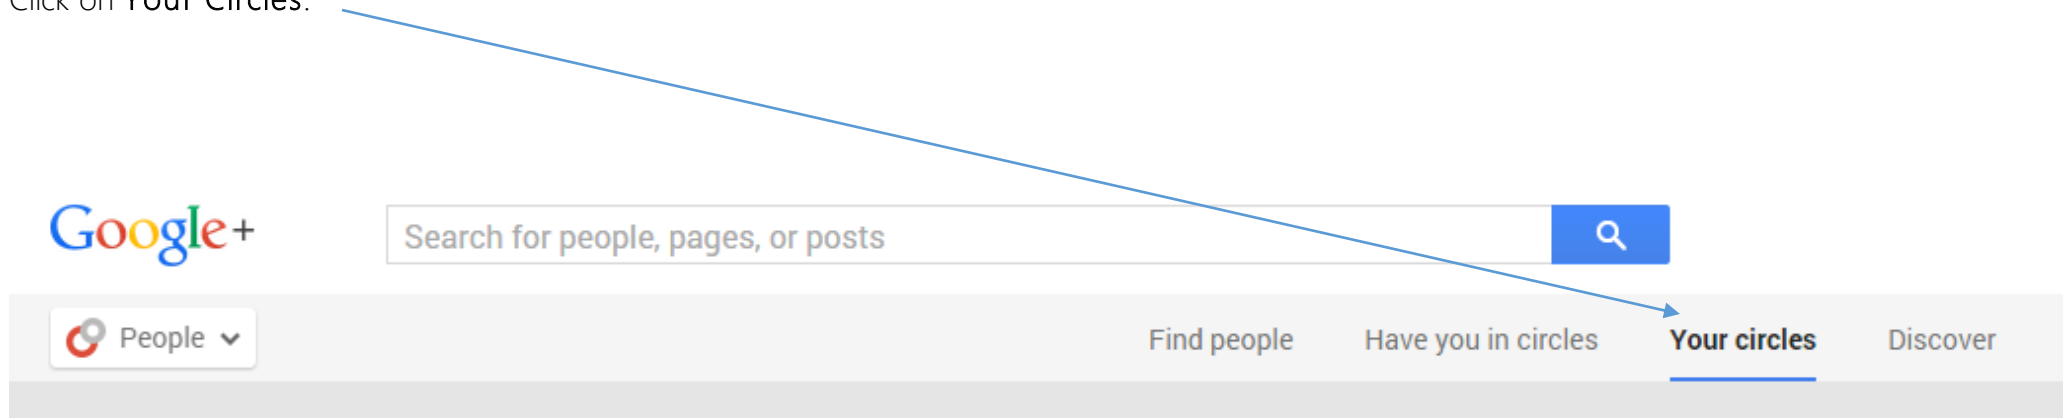

PREREQUISITE SETUPS

Google+

Click on Your Circles.