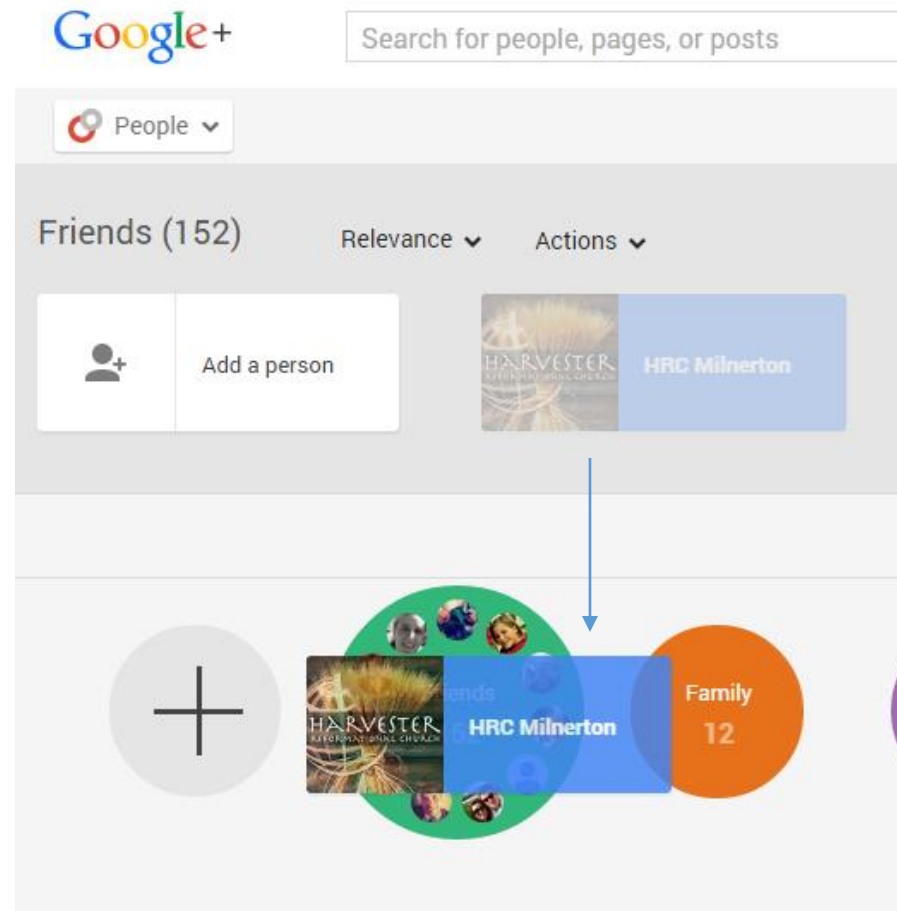

The + sign in front of your Google Account is the link to Google+ Once you have navigated to Google+ then you will see our live event if you have added HRC Milnerton to your Friends Circle.

PREREQUISITE SETUPS

Google+

PREREQUISITE SETUPS

Google+

Click on Your Circles.

PREREQUISITE SETUPS

Google+

Type HRC Milnerton into the Search box

PREREQUISITE SETUPS

Google+

Click on the selection and drag it into the **Friends Circle**

You are now set up to see new live events in Google Plus as they happen.

PREREQUISITE SETUPS

Google+

When you click on the **Home** button in Google+ the new live events will appear here.

PREREQUISITE SETUPS

YouTube

Type HRC Milnerton into the Search box and click on the **blue text** to go to the channel.

The screenshot shows the YouTube search interface. The search bar at the top contains the text 'HRC Milnerton'. Below the search bar, a message states: 'Some results have been removed because Safety Mode is enabled.' The search results are displayed in a list. The first result is a channel named 'HRC Milnerton', which is highlighted in blue. The channel name is followed by the text 'by HRC Milnerton · Active 8 hours ago · 52 videos'. Below the channel name, there are two buttons: 'CHANNEL' and 'Subscribed'. The second result is a video titled '10am Service 21 September 2014', which is also highlighted in blue. The video title is followed by the text 'by HRC Milnerton · 1 month ago · 48 views' and '10am Service 21 September 2014.'. The video thumbnail shows a close-up of a sheaf of wheat with the text 'HARVESTER REFORMATIONAL CHURCH' overlaid. The video duration is '2:05:42'. A blue arrow points from the text 'blue text' in the instruction above to the blue channel name 'HRC Milnerton' in the search results.