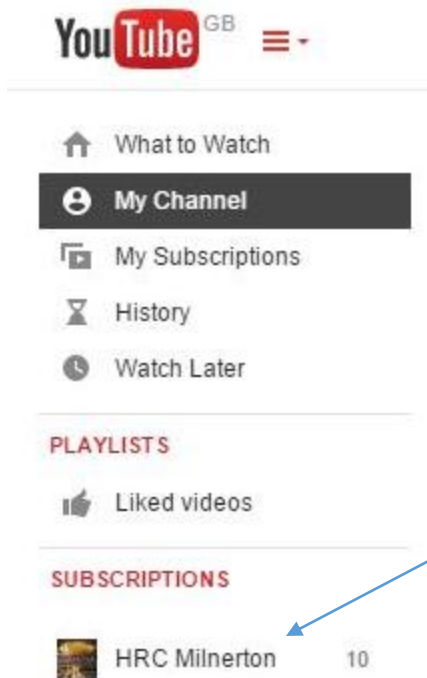

YouTube

Once you have subscribed to the channel click on **My Channel**. You will then see that HRC Milnerton is added to your Subscriptions.

PREREQUISITE SETUPS