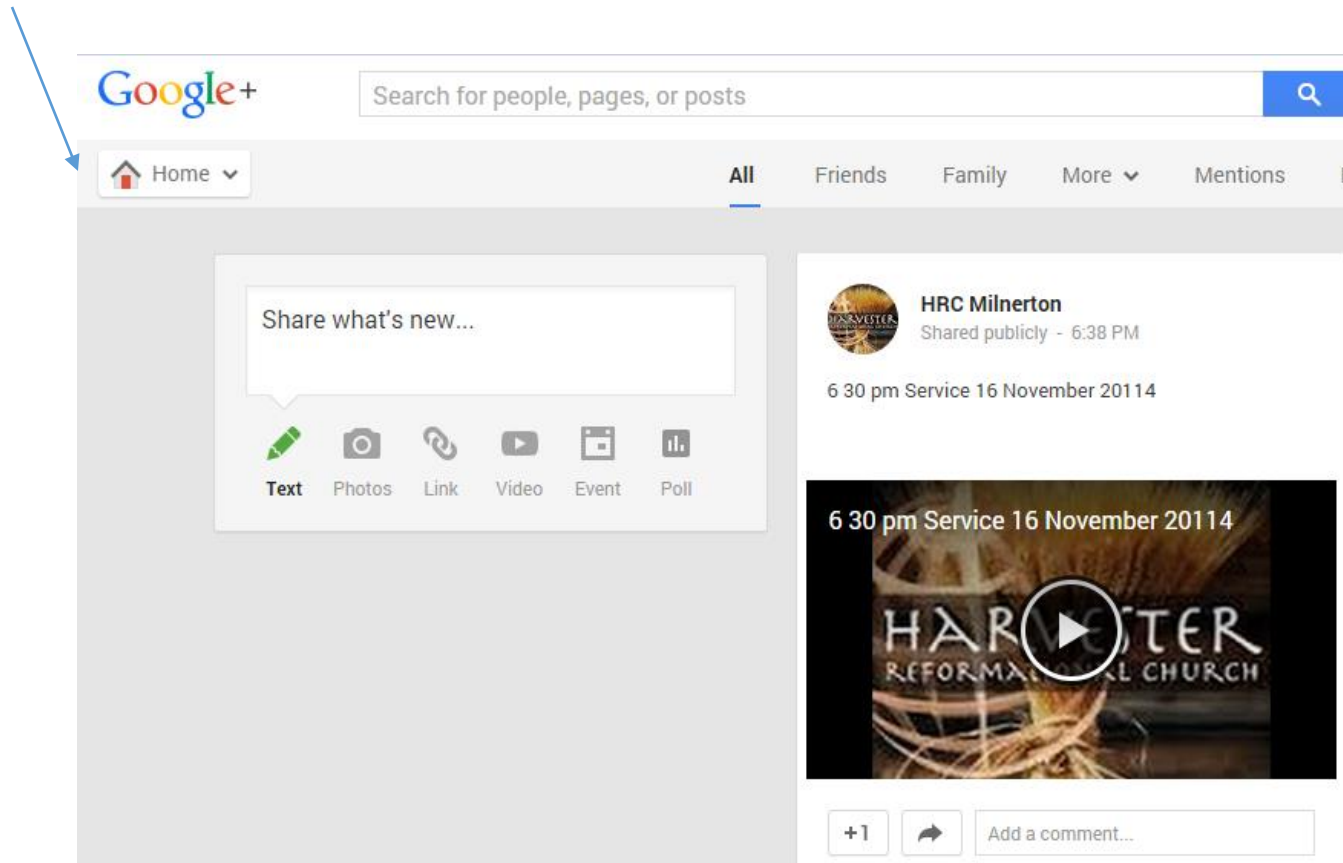

Google+

Click on the selection and drag it into the **Friends Circle**

You are now set up to see new live events in Google Plus as they happen.

PREREQUISITE SETUPS

Google+

When you click on the **Home** button in Google+ the new live events will appear here.

PREREQUISITE SETUPS

YouTube

Type HRC Milnerton into the Search box and click on the **blue text** to go to the channel.

The screenshot shows the YouTube search interface. The search bar at the top contains the text 'HRC Milnerton'. Below the search bar, a message states: 'Some results have been removed because Safety Mode is enabled.' The search results are displayed in a list. The first result is a channel named 'HRC Milnerton', which is highlighted in blue. The channel name is followed by the text 'by HRC Milnerton · Active 8 hours ago · 52 videos'. Below the channel name, there are two buttons: 'CHANNEL' and 'Subscribed'. The second result is a video titled '10am Service 21 September 2014', which is also highlighted in blue. The video title is followed by the text 'by HRC Milnerton · 1 month ago · 48 views' and '10am Service 21 September 2014.'. The video thumbnail shows a close-up of a sheaf of wheat with the text 'HARVESTER REFORMATIONAL CHURCH' overlaid. The video duration is '2:05:42'. A blue arrow points from the text 'blue text' in the instruction above to the blue channel name 'HRC Milnerton' in the search results.